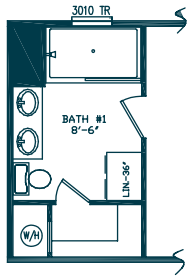

OPT. BATH #1

OPT. 2 BEDROOM

3
Bedrooms

2
Bathrooms

1,140
Square Feet

For detailed information about this model or any other model, please visit us at bravohb.com/OurHomes.

DISCLAIMER: Because we are continually updating our products and process, the plans, dimensions, materials, features and other specifications shown here are subject to change without notice or obligation. Please refer to working drawings for actual dimensions. Renderings and floor plans are artist's depictions only and may vary from the completed home. Room dimensions and square footage calculations are approximate subject to industry standards. Some features shown are optional.