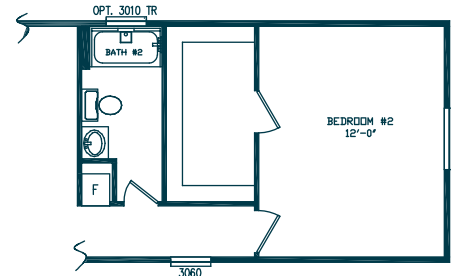

OPT. BATH #1

OPT. 2 BEDROOM

3
Bedrooms

2
Bathrooms

1,140
Square Feet

For detailed information about this model or any other model, please visit us at bravohb.com/OurHomes.

DISCLAIMER: Because we are continually updating our products and process, the plans, dimensions, materials, features and other specifications shown here are subject to change without notice or obligation. Please refer to working drawings for actual dimensions. Renderings and floor plans are artist's depictions only and may vary from the completed home. Room dimensions and square footage calculations are approximate subject to industry standards. Some features shown are optional.