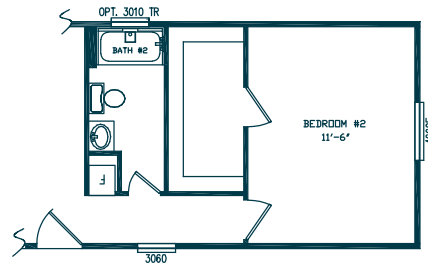

OPT. BATH #1

OPT. 2 BEDROOM

3
Bedrooms

2
Bathrooms

1,140
Square Feet

For detailed information about this model or any other model, please visit us at bravohb.com/OurHomes.

DISCLAIMER: Because we are continually updating our products and process, the plans, dimensions, materials, features and other specifications shown here are subject to change without notice or obligation. Please refer to working drawings for actual dimensions. Renderings and floor plans are artist's depictions only and may vary from the completed home. Room dimensions and square footage calculations are approximate subject to industry standards. Some features shown are optional.