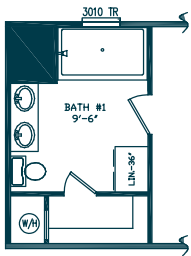

OPT. BATH #1

OPT. 2 BEDROOM

3
Bedrooms

2
Bathrooms

1,140
Square Feet

For detailed information about this model or any other model, please visit us at bravohb.com/OurHomes.

DISCLAIMER: Because we are continually updating our products and process, the plans, dimensions, materials, features and other specifications shown here are subject to change without notice or obligation. Please refer to working drawings for actual dimensions. Renderings and floor plans are artist's depictions only and may vary from the completed home. Room dimensions and square footage calculations are approximate subject to industry standards. Some features shown are optional.