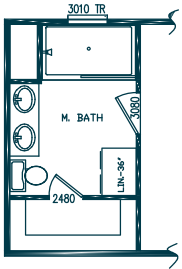

OPT. M. BATH

**3**  
Bedrooms

**2**  
Bathrooms

**1,170**  
Square Feet

For detailed information about this model or any other model, please visit us at [bravohb.com/OurHomes](http://bravohb.com/OurHomes).

**DISCLAIMER:** Because we are continually updating our products and process, the plans, dimensions, materials, features and other specifications shown here are subject to change without notice or obligation. Please refer to working drawings for actual dimensions. Renderings and floor plans are artist's depictions only and may vary from the completed home. Room dimensions and square footage calculations are approximate subject to industry standards. Some features shown are optional.